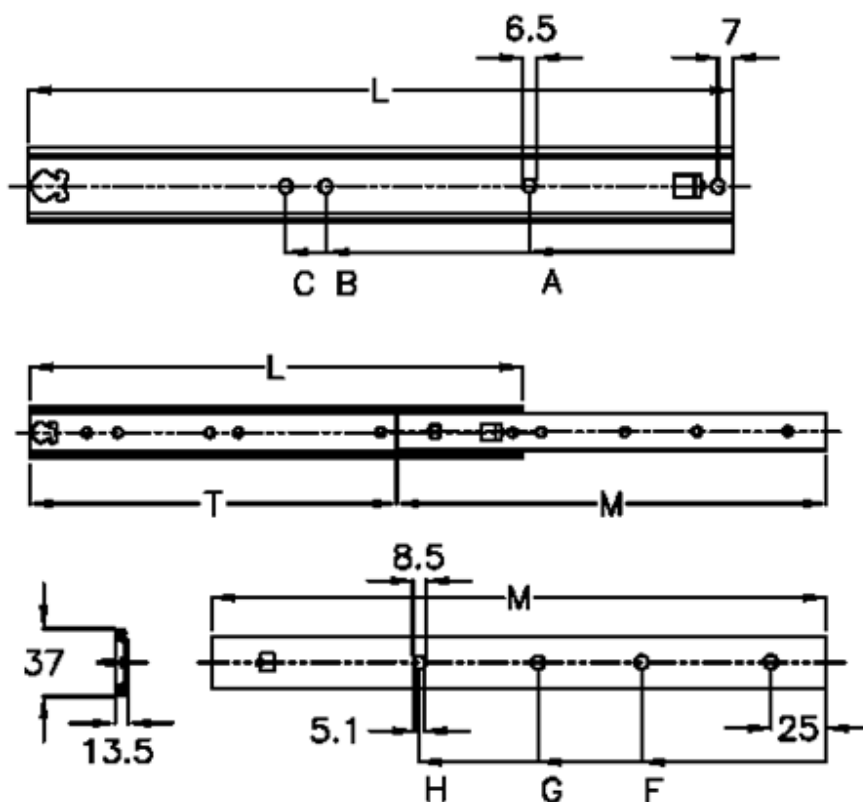

Data Sheet

Article number: 11107232

Description: Thomas Regout Telescopic Slide 11107232 FINN2, 2-piece
Length 400 mm / load cap. 54 kg / extension 289 mm

Measures

A	= 135	M = 385
B	= 295	T = 289
C	= 327	
F	= 89	
G	= 185	
H	= 249	
L	= 400	
Load capacity side mounted	= 40	